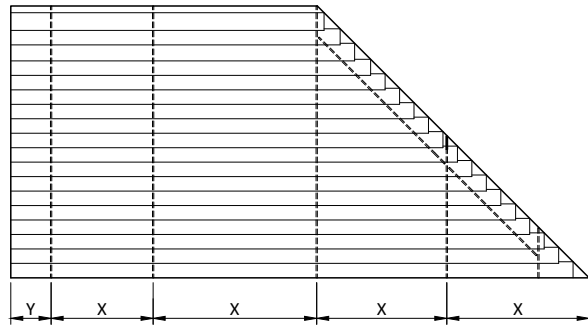

153x16mm wood louvers

 available colors & quality: **Sunshield 153W Western Red Cedar (WRC)**

western red cedar

	
width	W
length / drop / height	L
rack arm distance	X
slat side overhang	Y
support distance	Z
heavy duty rack arm 65 mm	
box rack arm 120 mm	
number of rack arms	R

INTERNAL
max. 20m ²
max. 150 cm
max. 30 cm
max. 250 cm
max. 500 cm
minimum # rack arms
-210 cm = 2 pcs
211-360 cm = 3 pcs

EXTERNAL
max. 18m ²
max. 150 cm
max. 30 cm
max. 225 cm
max. 400 cm
minimum # rack arms
-210 cm = 2 pcs
211-360 cm = 3 pcs