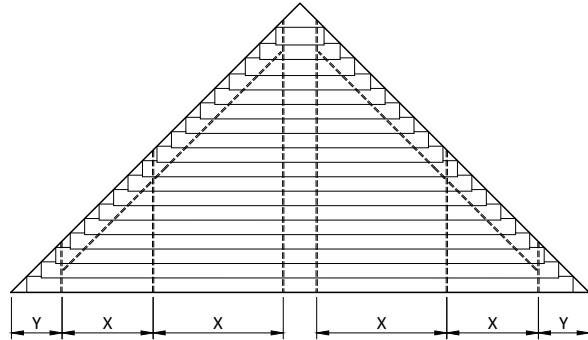

153x16mm wood louvers

 available colors & quality: **Sunshield 153W Western Red Cedar (WRC)**

western red cedar

	
width	W
length / drop / height	L
rack arm distance	X
slat side overhang	Y
support distance	Z
heavy duty rack arm 65 mm	
box rack arm 120 mm	
number of rack arms	R

INTERNAL
max. 20m ²
max. 150 cm
max. 30 cm
max. 250 cm
max. 500 cm
minimum # rack arms
-210 cm = 2 pcs
211-360 cm = 3 pcs

EXTERNAL
max. 18m ²
max. 150 cm
max. 30 cm
max. 225 cm
max. 400 cm
minimum # rack arms
-210 cm = 2 pcs
211-360 cm = 3 pcs

Larger systems than max* can be calculated and designed by Sunshield.