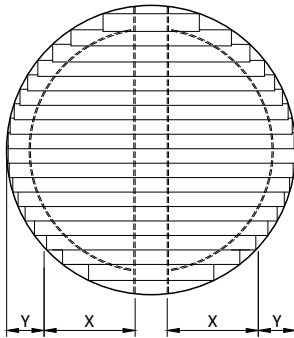

153x16mm wood louvers

 available colors & quality: **Sunshield 153W Western Red Cedar (WRC)**

western red cedar

	
width	W
length / drop / height	L
rack arm distance	X
slat side overhang	Y
support distance	Z
heavy duty rack arm 65 mm	
box rack arm 120 mm	
number of rack arms	R

INTERNAL
max. 20m ²
max. 150 cm
max. 30 cm
max. 250 cm
max. 500 cm
minimum # rack arms
-210 cm = 2 pcs
211-360 cm = 3 pcs

EXTERNAL
max. 18m ²
max. 150 cm
max. 30 cm
max. 225 cm
max. 400 cm
minimum # rack arms
-210 cm = 2 pcs
211-360 cm = 3 pcs