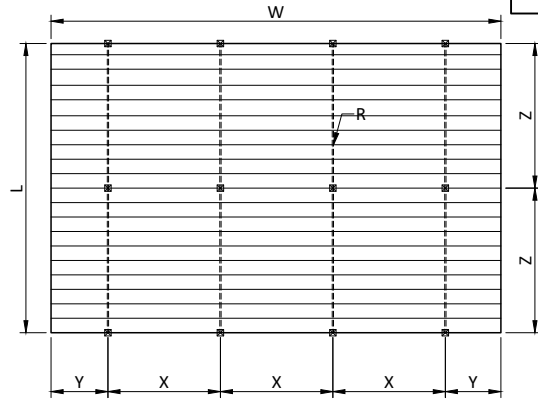

153x16mm wood louvers

 available colors & quality: **Sunshield 153W Western Red Cedar (WRC)**

western red cedar

	
width	W
length / drop / height	L
rack arm distance	X
slat side overhang	Y
support distance	Z
heavy duty rack arm 65 mm	
box rack arm 120 mm	
number of rack arms	R

INTERNAL
max. 20m ²
max. 150 cm
max. 30 cm
max. 250 cm
max. 500 cm
minimum # rack arms
-210 cm = 2 pcs
211-360 cm = 3 pcs

EXTERNAL
max. 18m ²
max. 150 cm
max. 30 cm
max. 225 cm
max. 400 cm
minimum # rack arms
-210 cm = 2 pcs
211-360 cm = 3 pcs

Larger systems than max* can be calculated and designed by Sunshield.