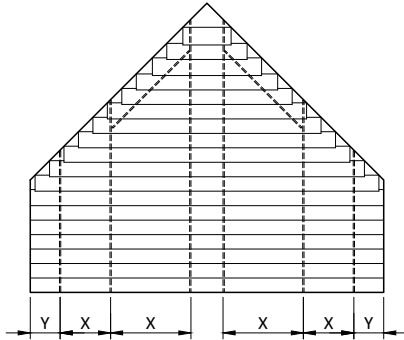

153x16mm wood louvers

 available colors & quality: **Sunshield 153W Western Red Cedar (WRC)**

western red cedar

	
width	W
length / drop / height	L
rack arm distance	X
slat side overhang	Y
support distance	Z
heavy duty rack arm 65 mm	
box rack arm 120 mm	
number of rack arms	R

INTERNAL
max. 20m ²
max. 150 cm
max. 30 cm
max. 250 cm
max. 500 cm
minimum # rack arms
-210 cm = 2 pcs
211-360 cm = 3 pcs

EXTERNAL
max. 18m ²
max. 150 cm
max. 30 cm
max. 225 cm
max. 400 cm
minimum # rack arms
-210 cm = 2 pcs
211-360 cm = 3 pcs

Larger systems than max* can be calculated and designed by Sunshield.