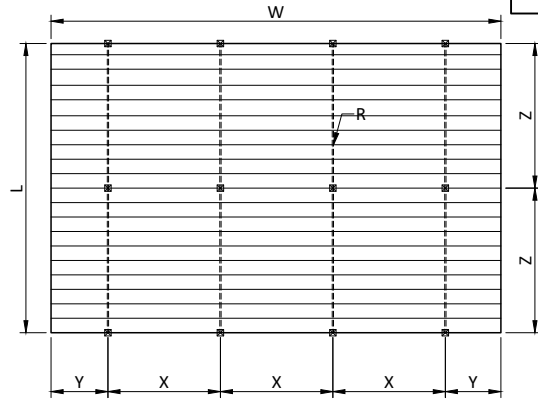

98x16mm wood louvers

available colors & quality: Sunshield 98W Western Red Cedar (WRC)

western red cedar

	
width	W
length / drop / height	L
rack arm distance	X
slat side overhang	Y
support distance	Z
standard rack arm	35 mm
heavy duty rack arm	80 mm
box rack arm	100 mm
number of rack arms	R

INTERNAL
max. 20m ²
max. 130 cm
max. 30 cm
max. 180 cm
max. 300 cm
max. 420 cm
minimum # rack arms
-190 cm = 2 pcs
191-320 cm = 3 pcs
321-360 cm = 4 pcs

EXTERNAL
max. 18m ²
max. 120 cm
max. 30 cm
max. 150 cm
max. 280 cm
max. 350 cm
minimum # rack arms
-180 cm = 2 pcs
181-300 cm = 3 pcs
301-360 cm = 4 pcs

Larger systems than max* can be calculated and designed by Sunshield.