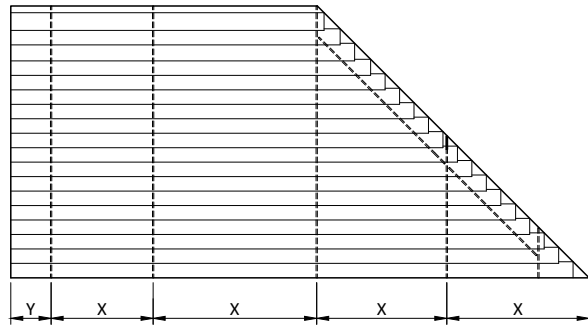

98x16mm wood louvers

available colors & quality: Sunshield 98W Western Red Cedar (WRC)

western red cedar

	
width	W
length / drop / height	L
rack arm distance	X
slat side overhang	Y
support distance	Z
standard rack arm	35 mm
heavy duty rack arm	80 mm
box rack arm	100 mm
number of rack arms	R

INTERNAL
max. 20m ²
max. 130 cm
max. 30 cm
max. 180 cm
max. 300 cm
max. 420 cm
minimum # rack arms
-190 cm = 2 pcs
191-320 cm = 3 pcs
321-360 cm = 4 pcs

EXTERNAL
max. 18m ²
max. 120 cm
max. 30 cm
max. 150 cm
max. 280 cm
max. 350 cm
minimum # rack arms
-180 cm = 2 pcs
181-300 cm = 3 pcs
301-360 cm = 4 pcs