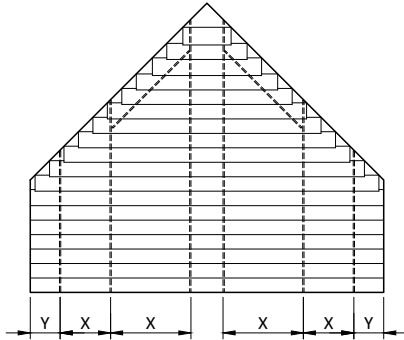

98x16mm wood louvers

available colors & quality: Sunshield 98W Western Red Cedar (WRC)

western red cedar

	
width	W
length / drop / height	L
rack arm distance	X
slat side overhang	Y
support distance	Z
standard rack arm	35 mm
heavy duty rack arm	80 mm
box rack arm	100 mm
number of rack arms	R

INTERNAL
max. 20m ²
max. 130 cm
max. 30 cm
max. 180 cm
max. 300 cm
max. 420 cm
minimum # rack arms
-190 cm = 2 pcs
191-320 cm = 3 pcs
321-360 cm = 4 pcs

EXTERNAL
max. 18m ²
max. 120 cm
max. 30 cm
max. 150 cm
max. 280 cm
max. 350 cm
minimum # rack arms
-180 cm = 2 pcs
181-300 cm = 3 pcs
301-360 cm = 4 pcs

Larger systems than max* can be calculated and designed by Sunshield.