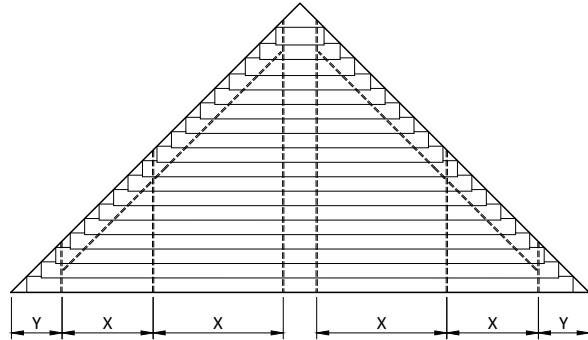

98x16mm wood louvers

available colors & quality: Sunshield 98W Western Red Cedar (WRC)

western red cedar

	
width	W
length / drop / height	L
rack arm distance	X
slat side overhang	Y
support distance	Z
standard rack arm	35 mm
heavy duty rack arm	80 mm
box rack arm	100 mm
number of rack arms	R

INTERNAL
max. 20m ²
max. 130 cm
max. 30 cm
max. 180 cm
max. 300 cm
max. 420 cm
minimum # rack arms
-190 cm = 2 pcs
191-320 cm = 3 pcs
321-360 cm = 4 pcs

EXTERNAL
max. 18m ²
max. 120 cm
max. 30 cm
max. 150 cm
max. 280 cm
max. 350 cm
minimum # rack arms
-180 cm = 2 pcs
181-300 cm = 3 pcs
301-360 cm = 4 pcs

Larger systems than max* can be calculated and designed by Sunshield.