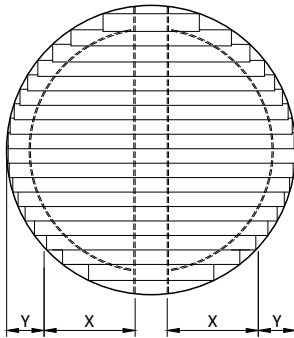

98x16mm wood louvers

available colors & quality: Sunshield 98W Western Red Cedar (WRC)

western red cedar

	
width	W
length / drop / height	L
rack arm distance	X
slat side overhang	Y
support distance	Z
standard rack arm	35 mm
heavy duty rack arm	80 mm
box rack arm	100 mm
number of rack arms	R

INTERNAL
max. 20m ²
max. 130 cm
max. 30 cm
max. 180 cm
max. 300 cm
max. 420 cm
minimum # rack arms
-190 cm = 2 pcs
191-320 cm = 3 pcs
321-360 cm = 4 pcs

EXTERNAL
max. 18m ²
max. 120 cm
max. 30 cm
max. 150 cm
max. 280 cm
max. 350 cm
minimum # rack arms
-180 cm = 2 pcs
181-300 cm = 3 pcs
301-360 cm = 4 pcs